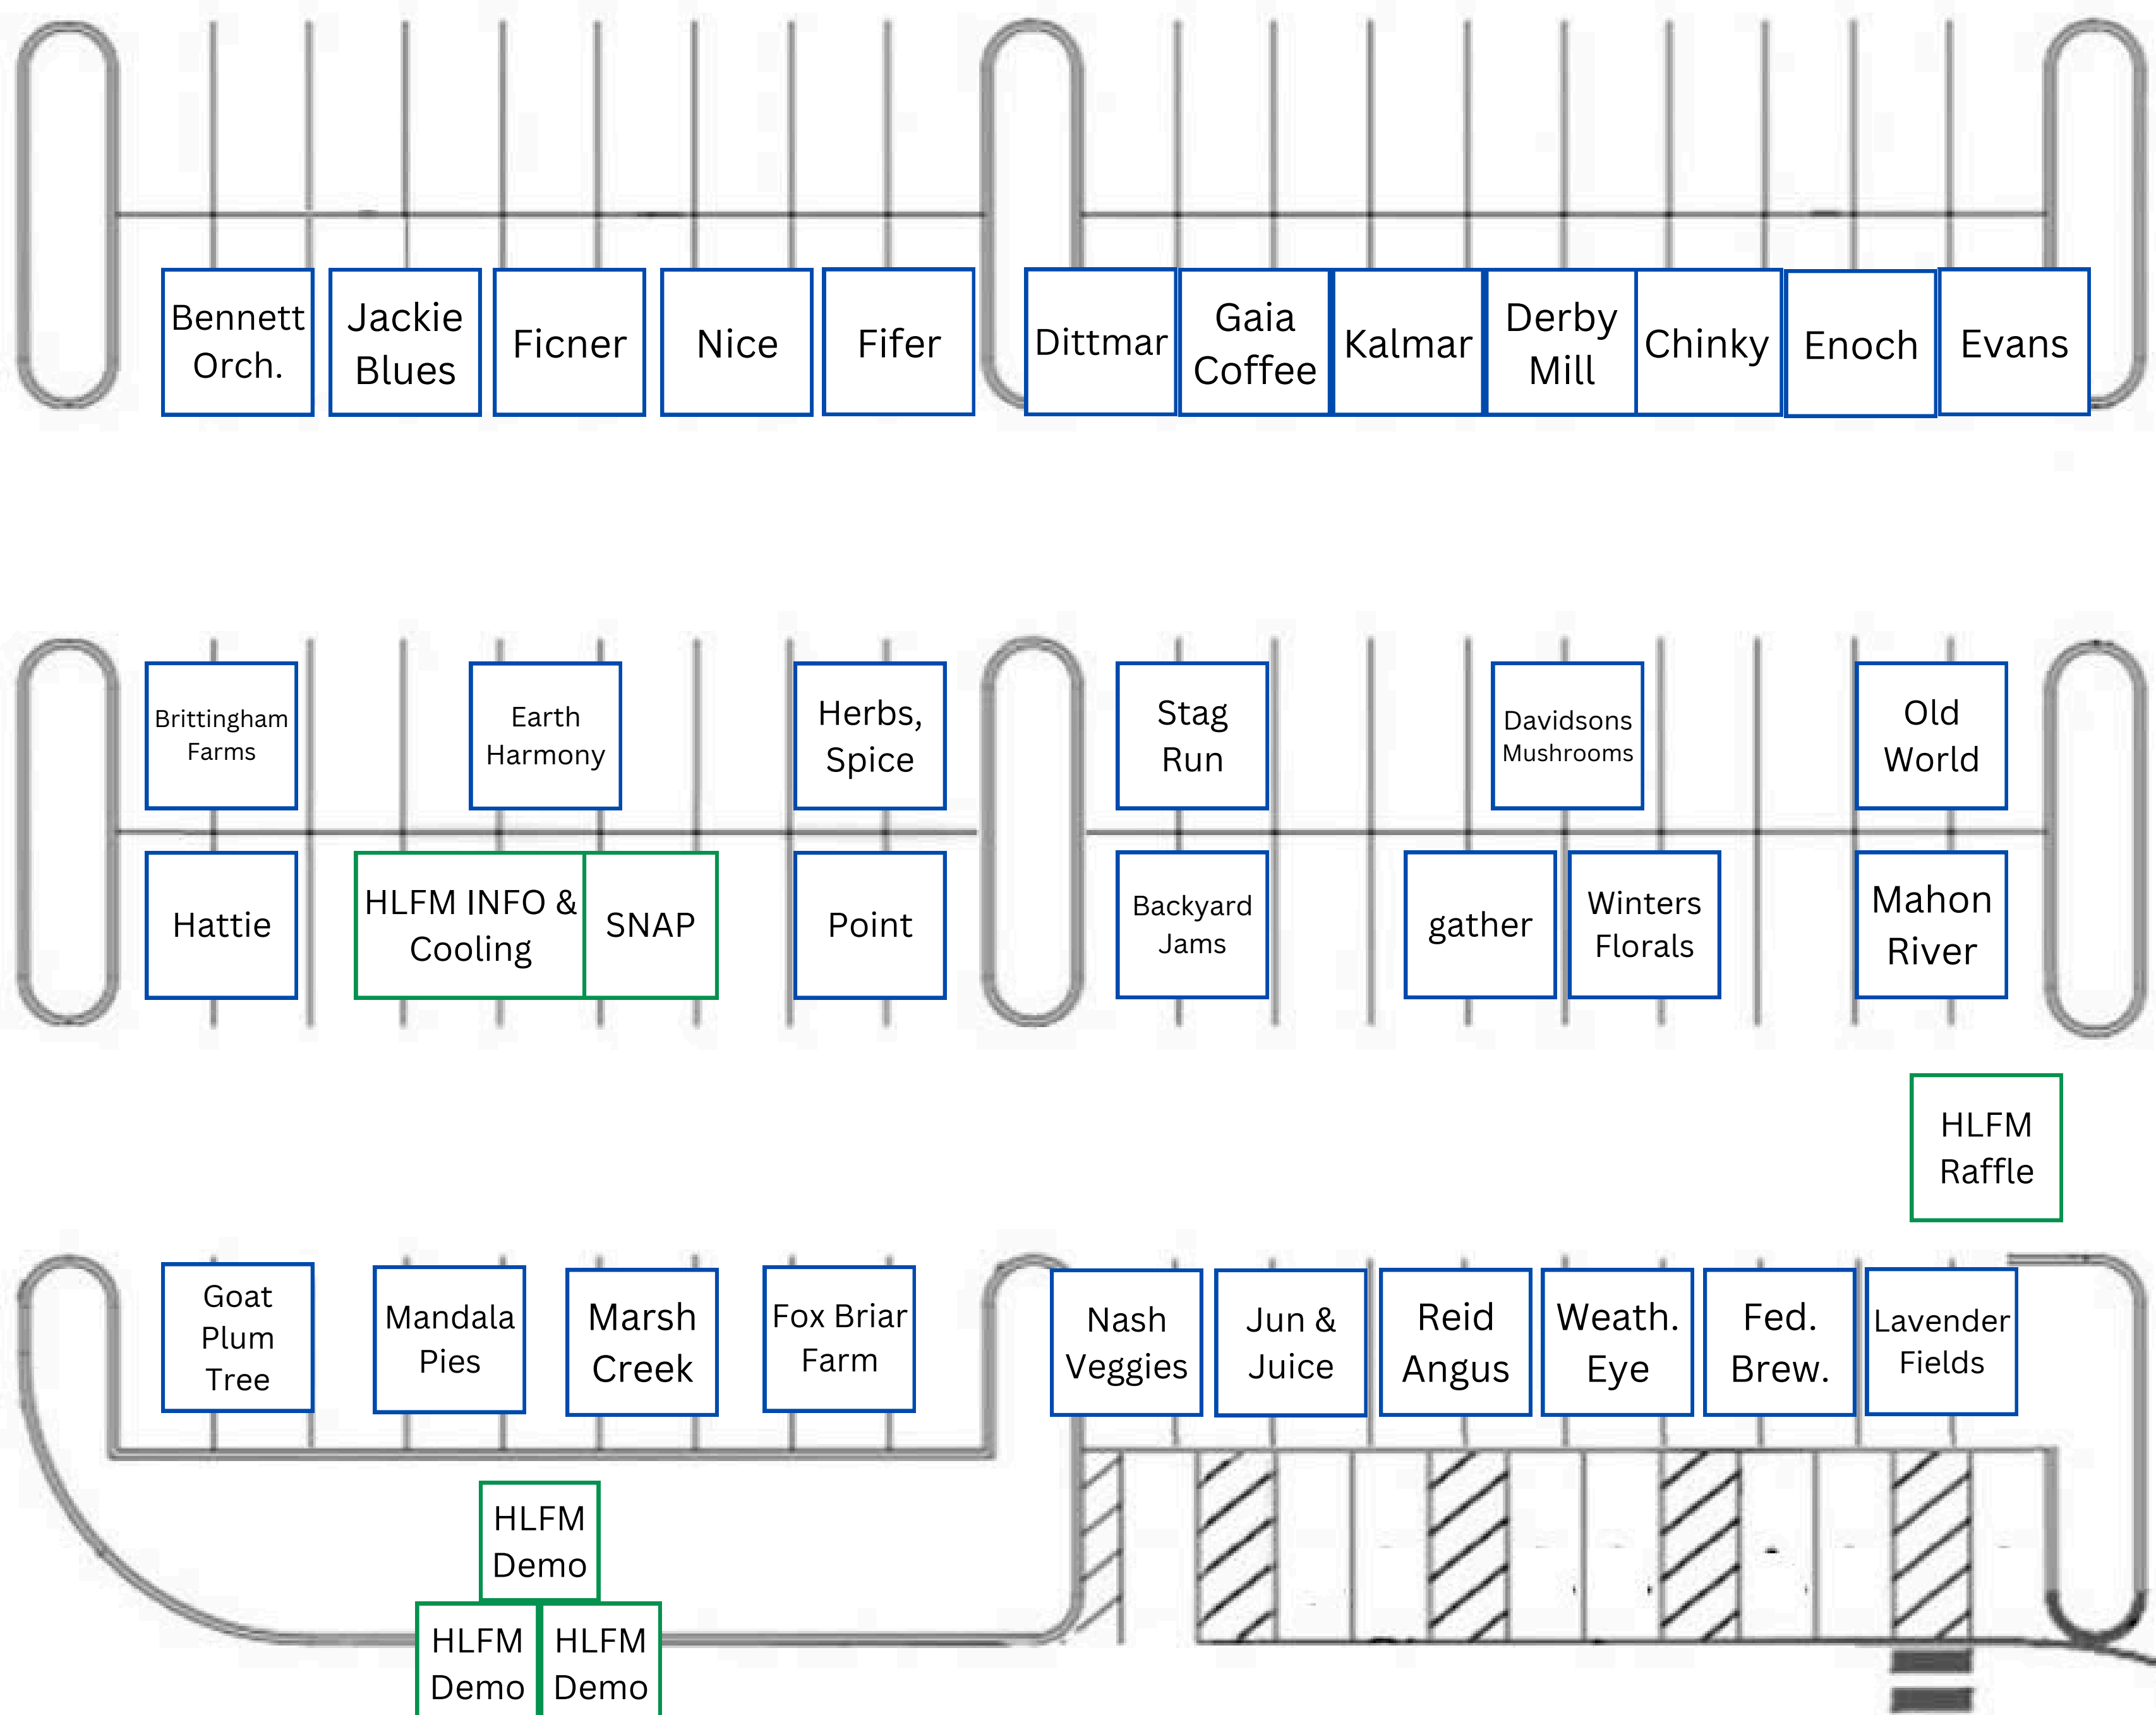

Lewes Elementary School  
parking lot  
820 Savannah Rd  
Lewes, DE

# HLFM 2024 SUMMMER MARKET

porta  
potty

Frozen  
Farmer  
Ice Cream  
Truck

Children's  
Storytime

HLFM  
Raffle

HLFM  
Demo  
HLFM  
Demo  
HLFM  
Demo