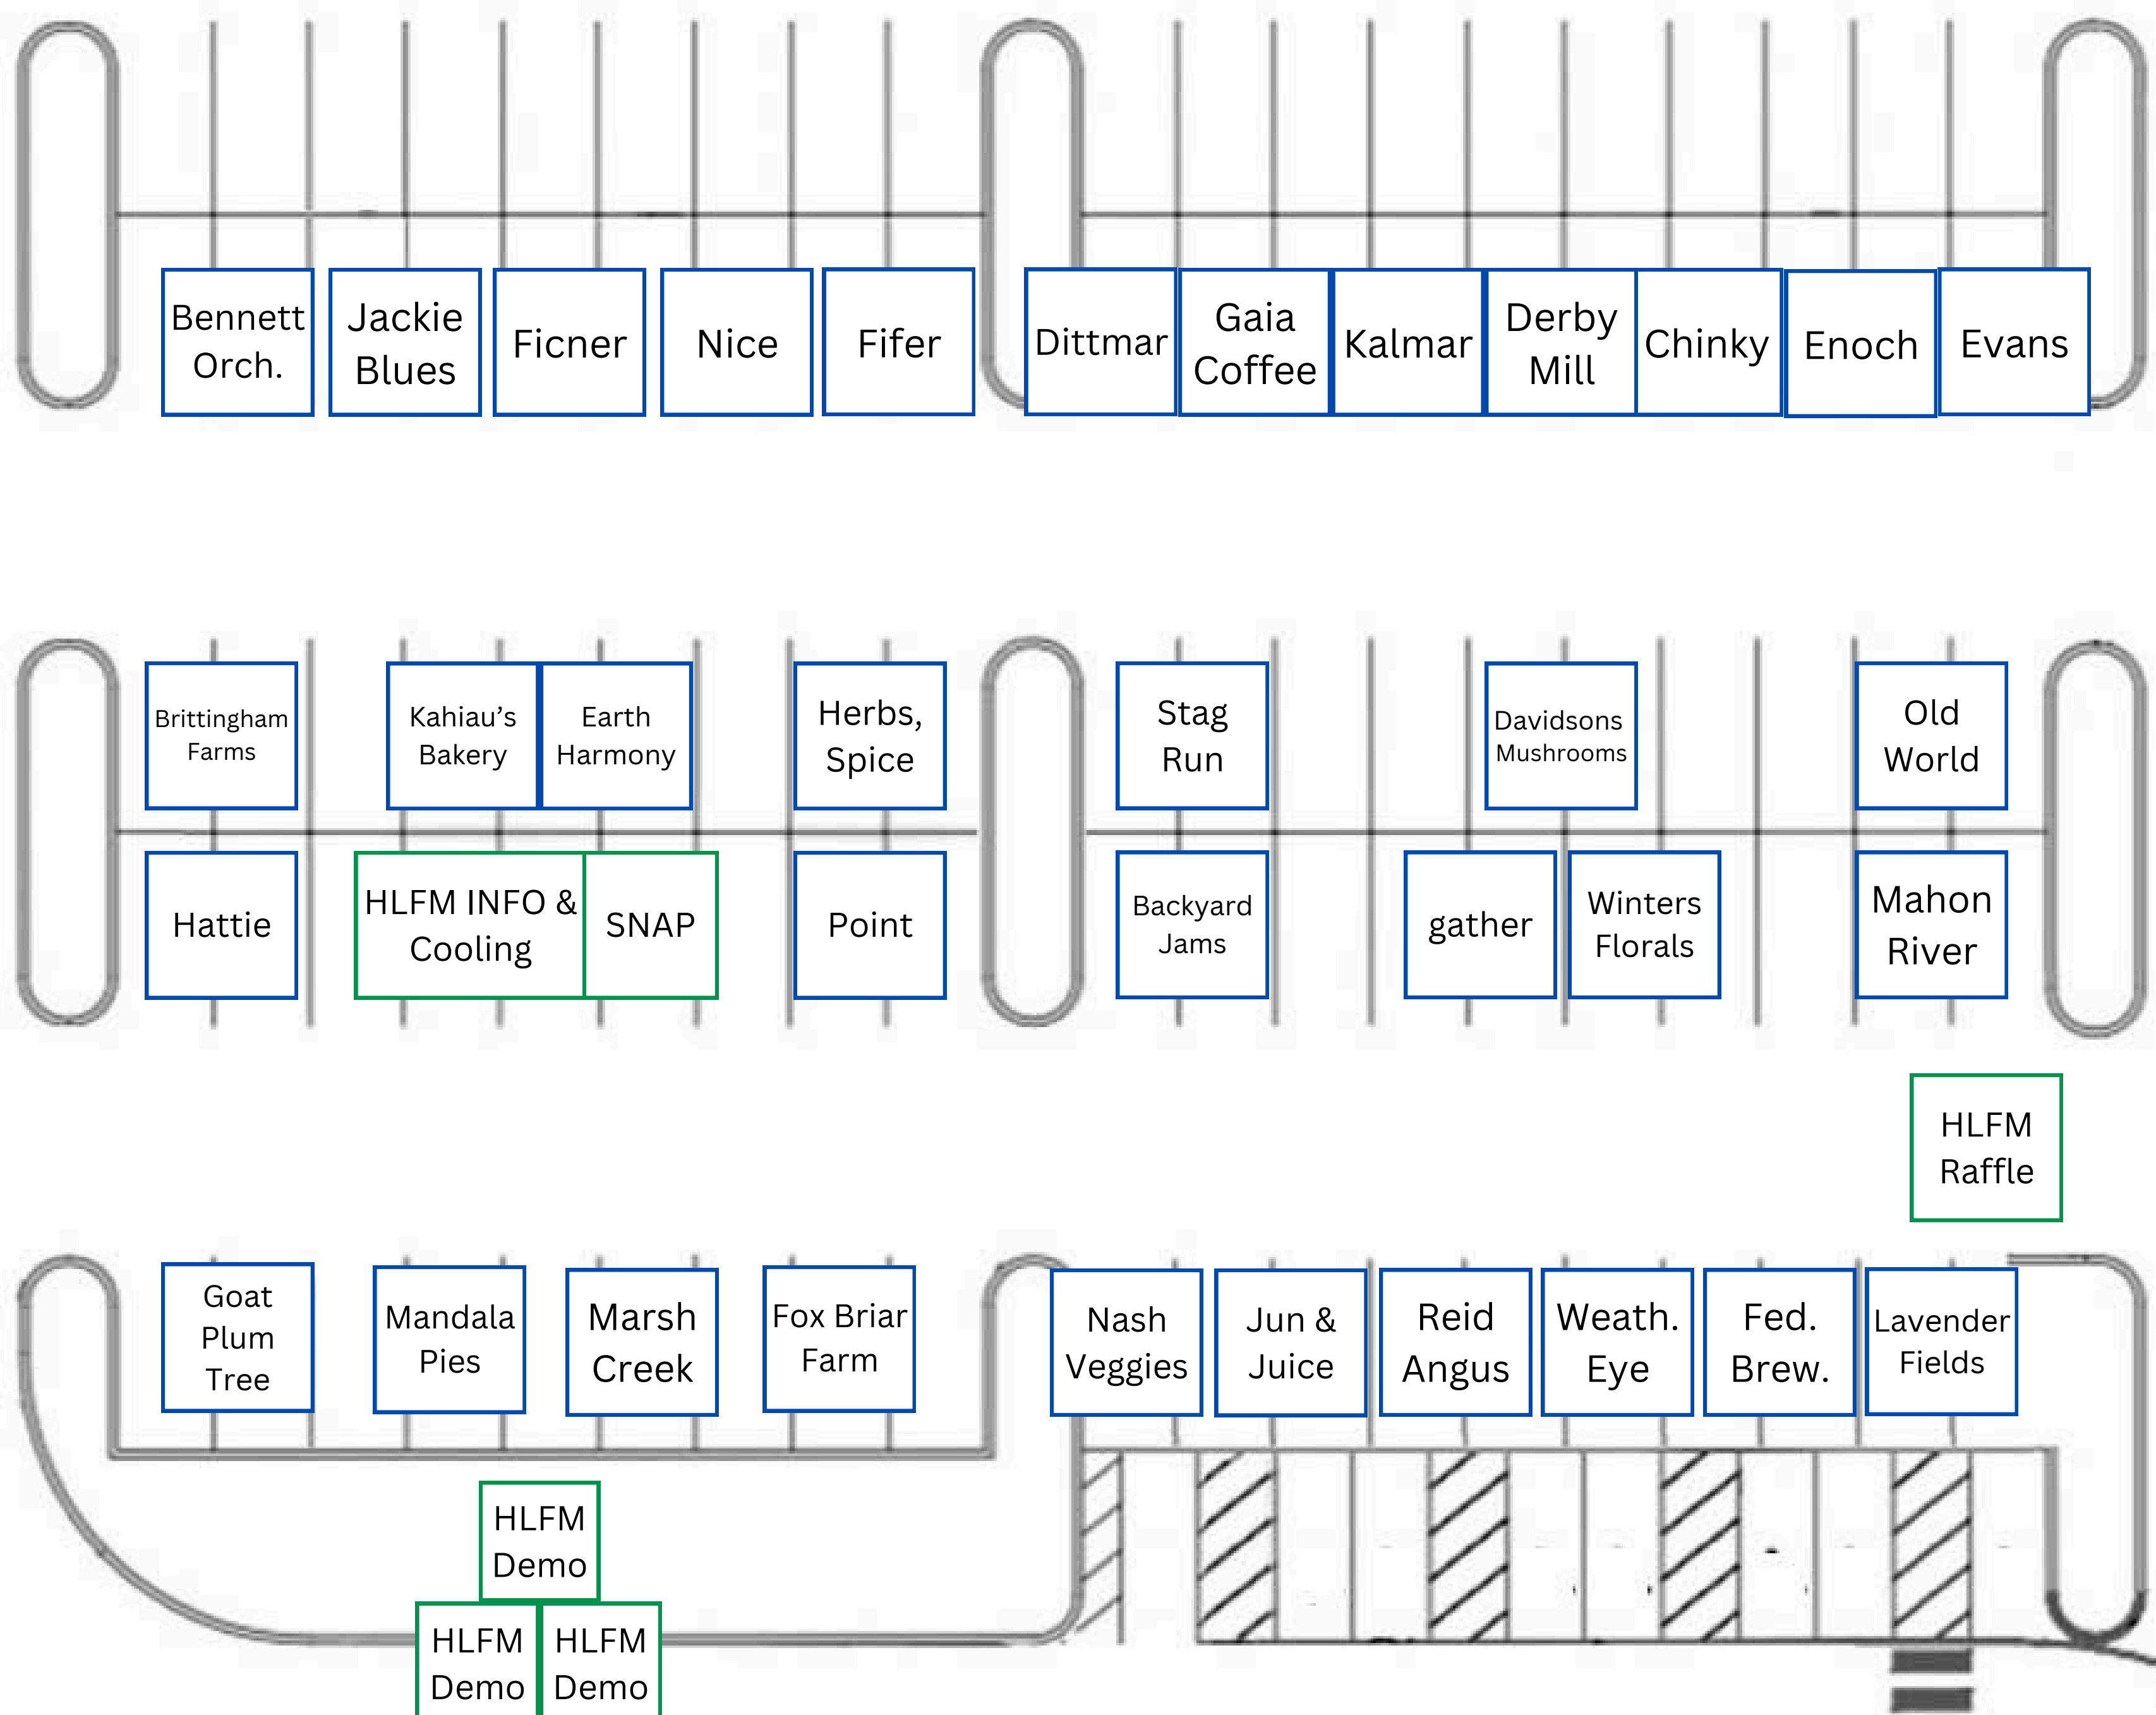

Lewes Elementary School  
parking lot  
820 Savannah Rd  
Lewes, DE

# HLFM 2024 SUMMMER MARKET

porta  
potty

Frozen  
Farmer  
Ice Cream  
Truck

Children's  
Storytime

HLFM  
Raffle

HLFM  
Demo

HLFM  
Demo

HLFM  
Demo