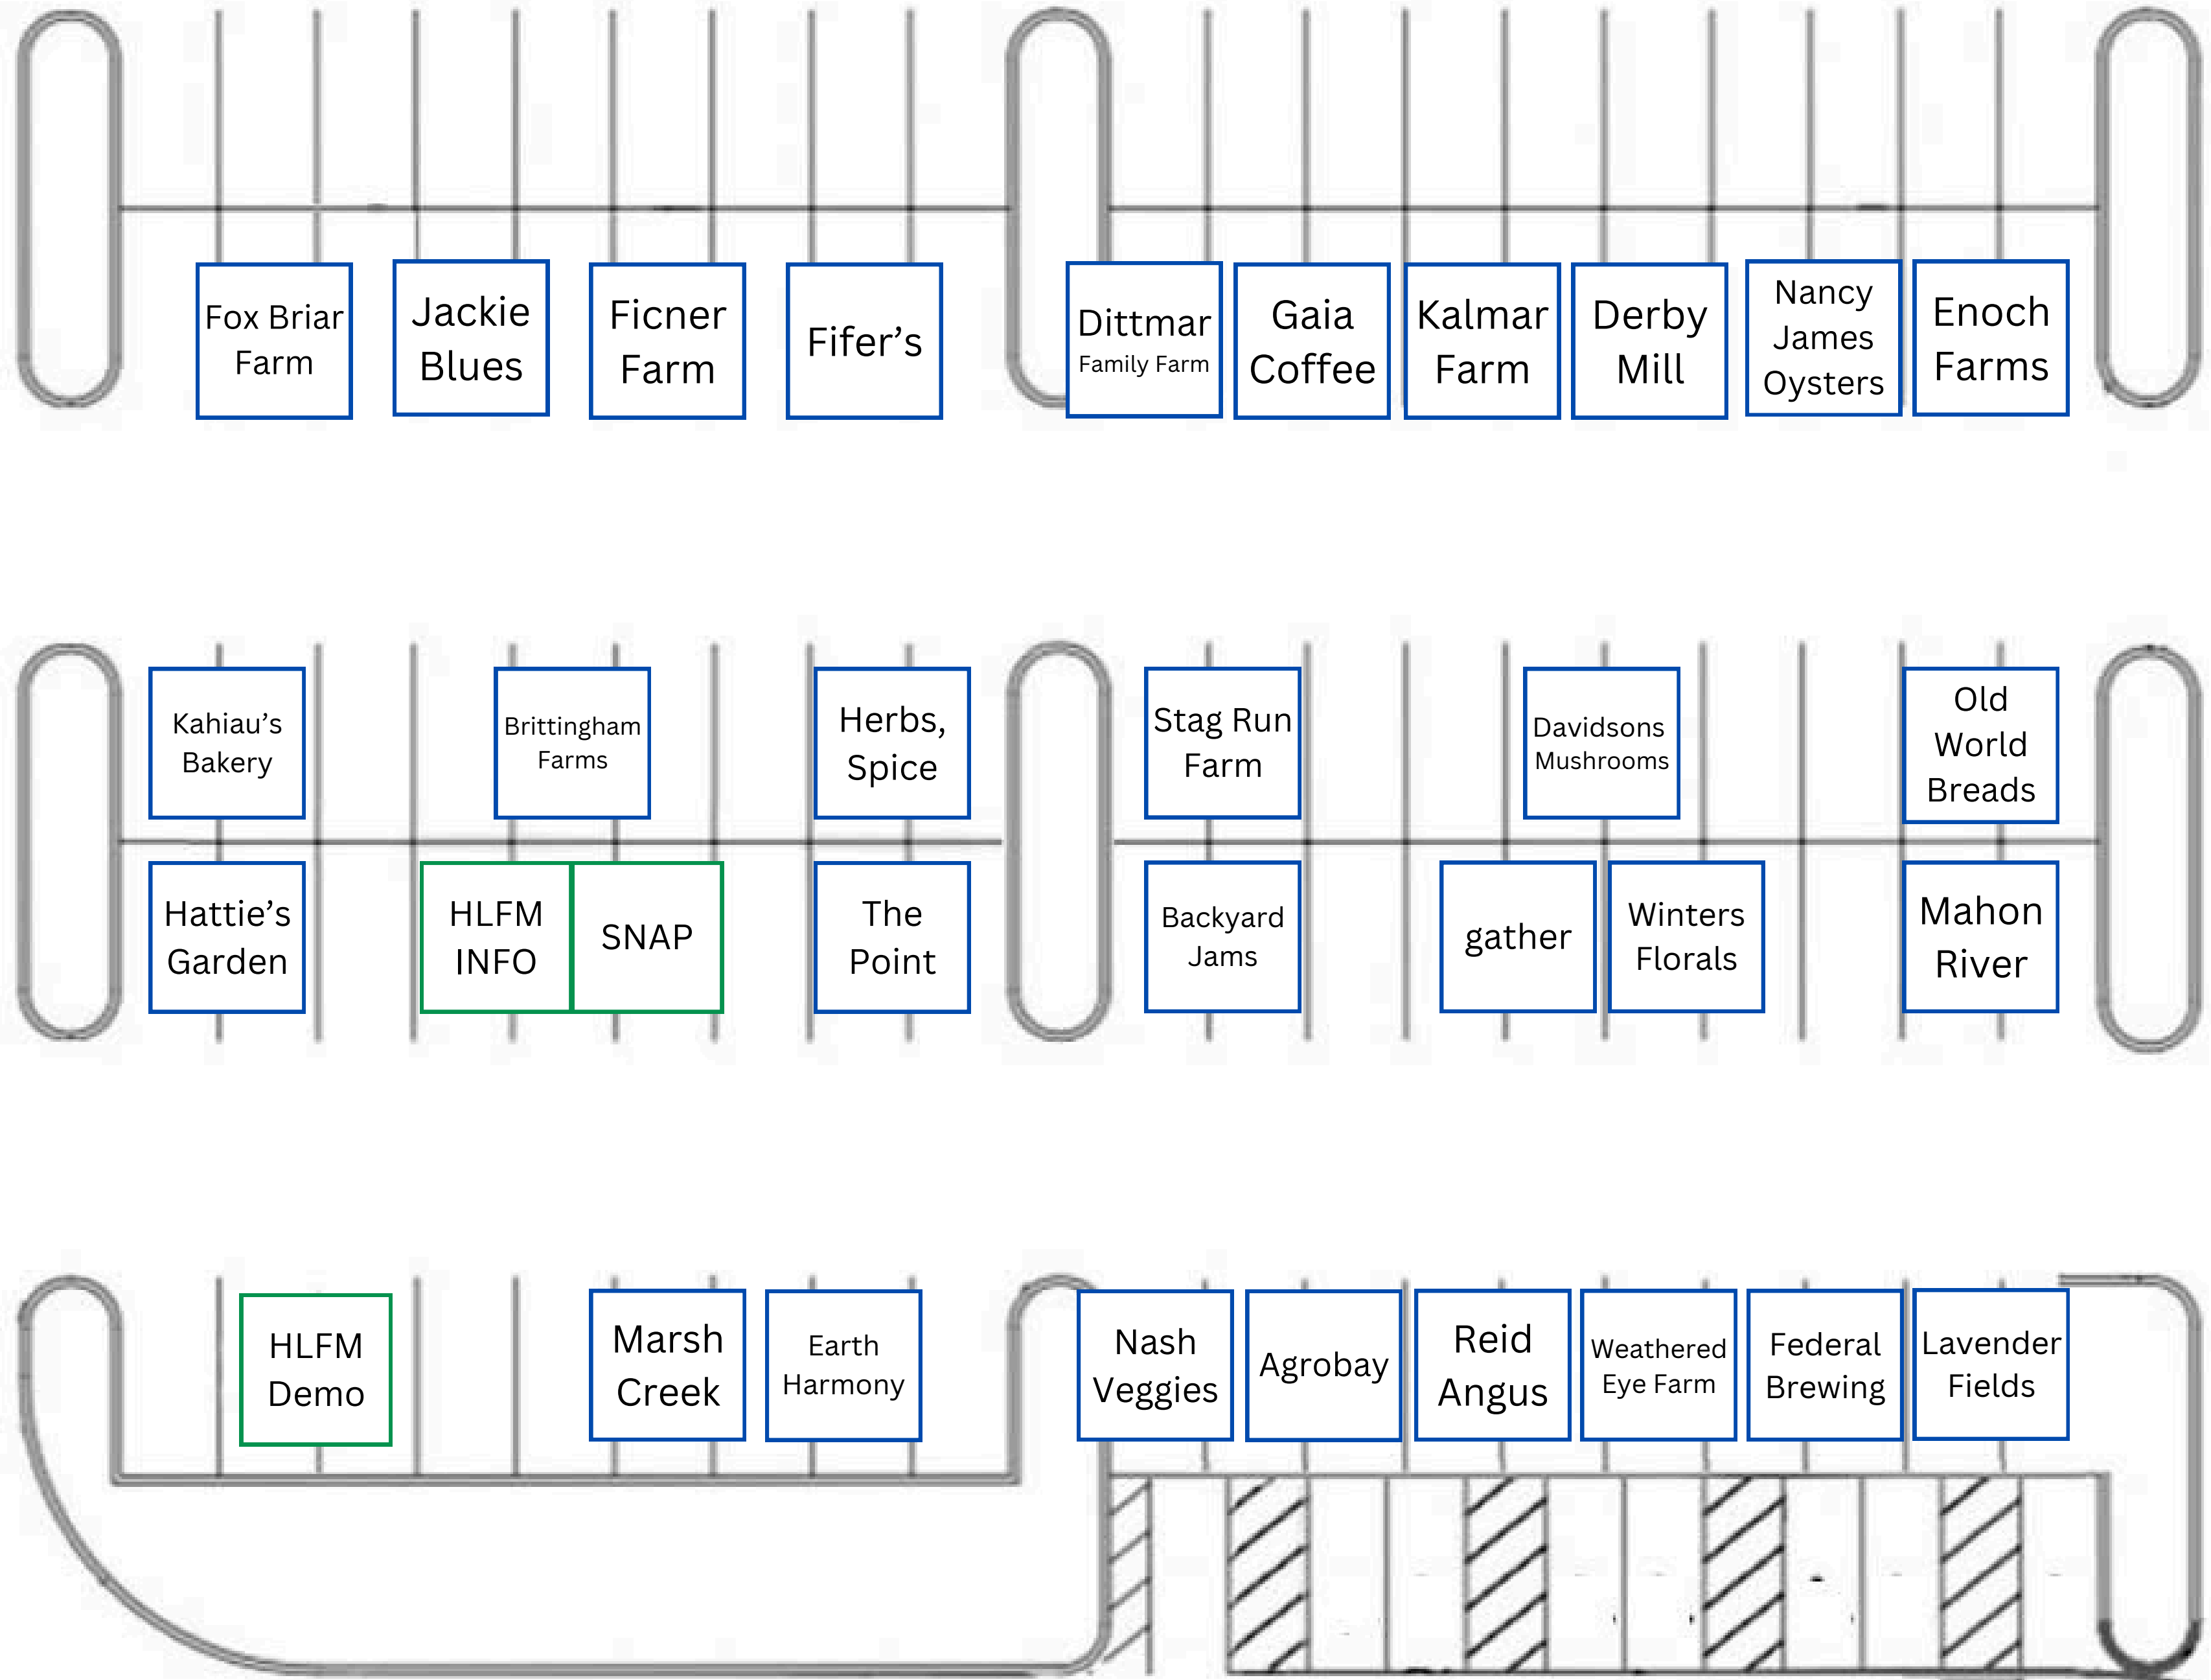

Lewes Elementary School
parking lot
820 Savannah Rd
Lewes, DE

HLFM 2024 FALL MARKET

porta
potty

HLFM
Trailer