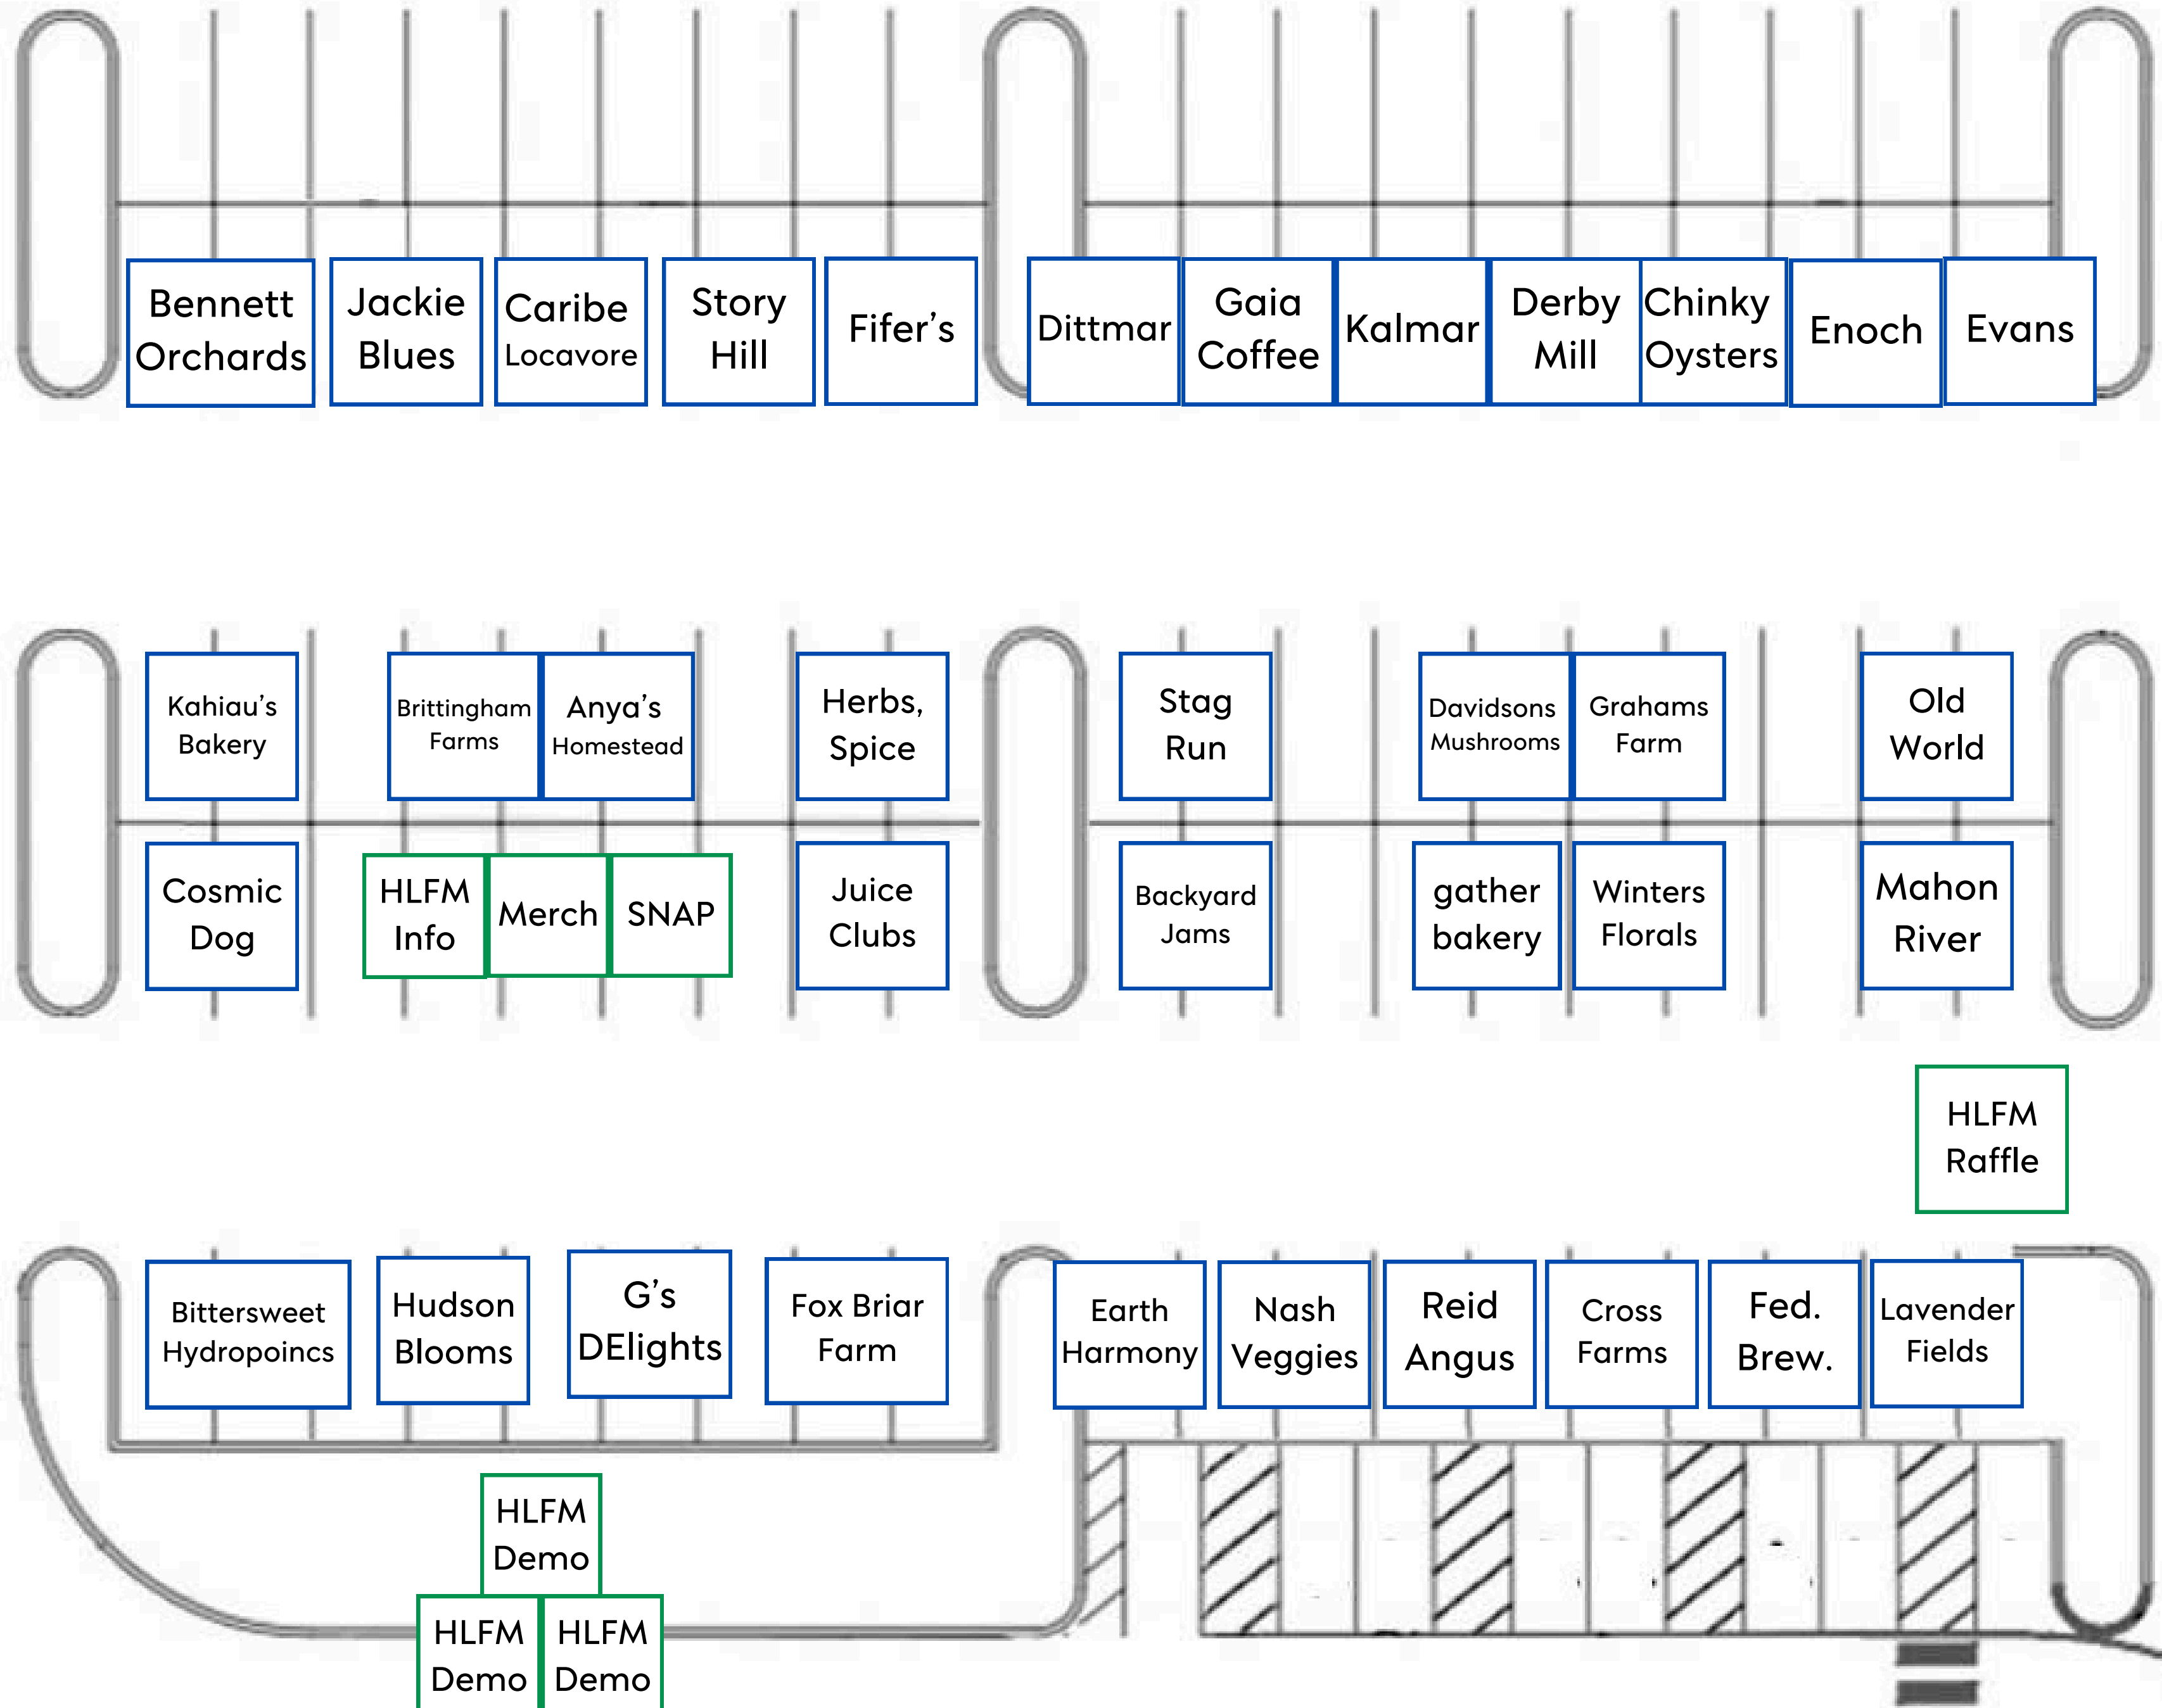

Lewes Elementary School
parking lot
820 Savannah Rd
Lewes, DE

HLFM 2026 SUMMER MARKET

porta
potty

Frozen
Farmer
Ice
Cream
Truck

Children's
Storytime

HLFM
Demo

HLFM
Demo

HLFM
Demo